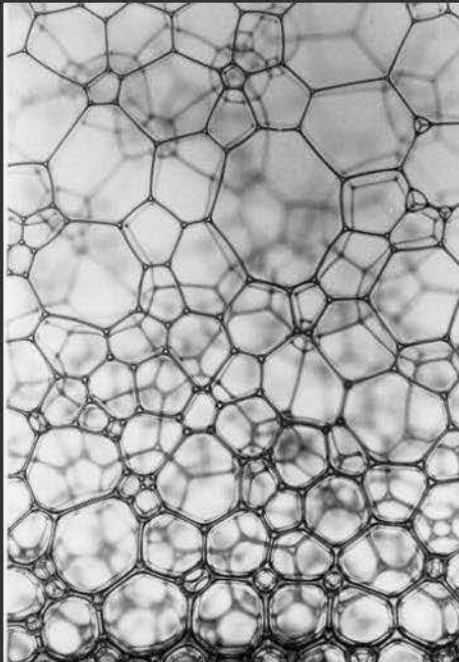

[CELLS]

Minnetrista Donor Wall Design Pack

Jordan Corona, Ben Grayson, Samantha Stapleton, Jake White

Schematic Design Phase

- Swirl Ball Jars created from the switching of glass colors
- Colors and structure inspired by the iconic Catalyst sculpture
- Voronoi pattern encapsulates all of these elements

Process

- Cutdown strips of Colored Glass placed into Ceramic Pots
- Each Pot has drilled holes to melt through when fired
- Different holes allow for different colors to emerge
- Different stacking methods create different melting patterns
- Poured flat into a "Tile" or into a Form

Process

- Flowerpot Draining didn't produce the desired transparencies or distinct patterns.
- Simplifying the process -- removing gravity and flowerpots from the equation -- allowed for more direct control over colors and patterns.
- Our first experiment involved stacking glass panes horizontally, alternating colored and clear pieces.
- This resulted in a finely controlled linear pattern and excellent transparency to observe the glass's properties beneath the surface.
- We continued this process with other colors, pattern orientations, and transparencies, confirming the process is adjustable for all three of these properties.