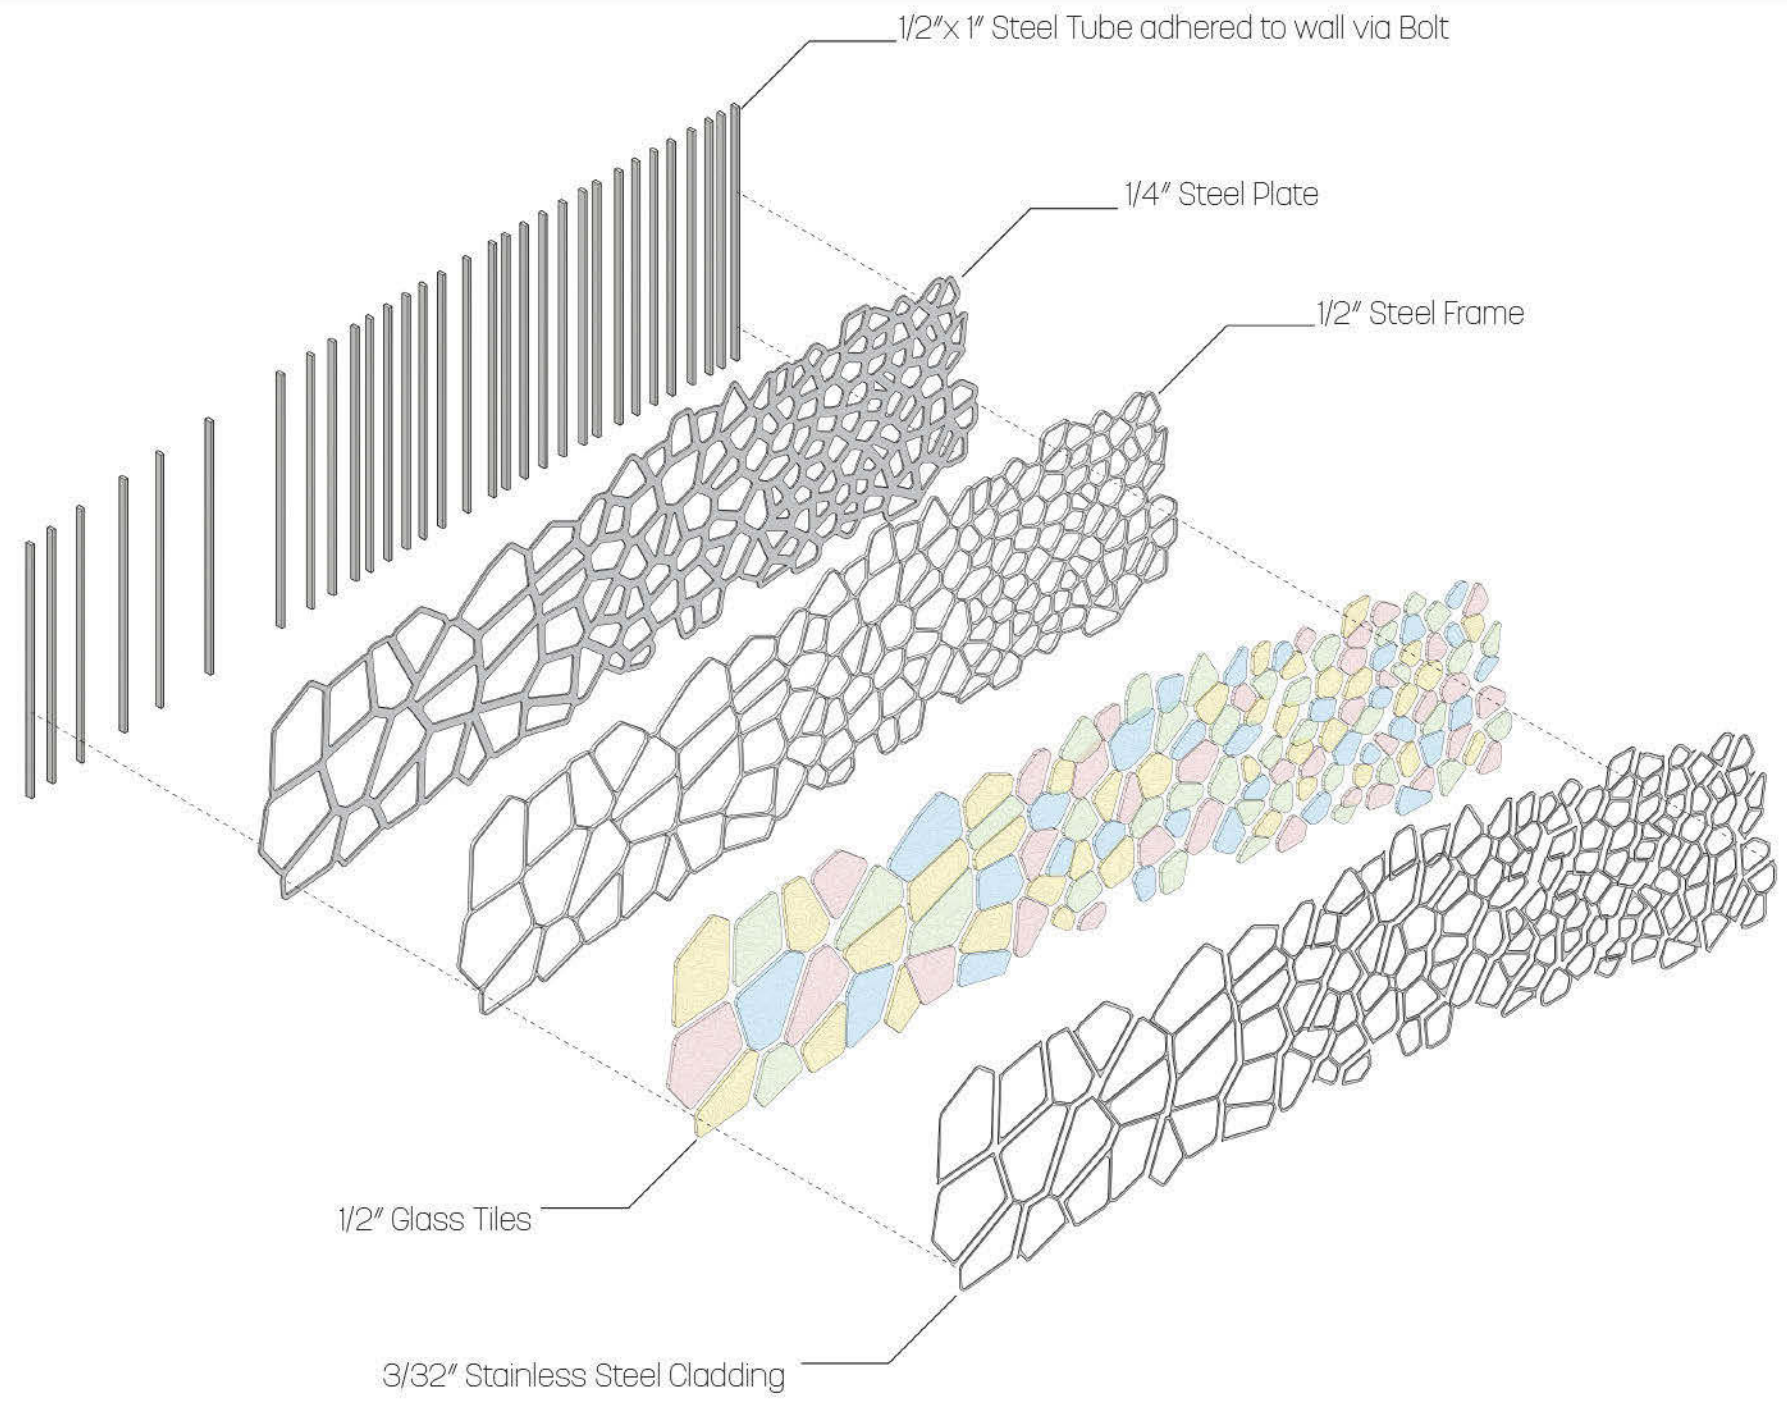

[CELLS]

Minnetrista Donor Wall Design Pack

Jordan Corona, Ben Grayson, Samantha Stapleton, Jake White

Schematic Design Phase

- Swirl Ball Jars created from the switching of glass colors
- Colors and structure inspired by the iconic Catalyst sculpture
- Voronoi pattern encapsulates all of these elements

Process

- Cutdown strips of Colored Glass placed into Ceramic Pots
- Each Pot has drilled holes to melt through when fired
- Different holes allow for different colors to emerge
- Different stacking methods create different melting patterns
- Poured flat into a "Tile" or into a Form

Process

- Flowerpot Draining didn't produce the desired transparencies or distinct patterns.
- Simplifying the process -- removing gravity and flowerpots from the equation -- allowed for more direct control over colors and patterns.
- Our first experiment involved stacking glass panes horizontally, alternating colored and clear pieces.
- This resulted in a finely controlled linear pattern and excellent transparency to observe the glass's properties beneath the surface.
- We continued this process with other colors, pattern orientations, and transparencies, confirming the process is adjustable for all three of these properties.

- Wall Offset totals less than 2" (1 27/32")
- Wall Mounted objects cannot extend past 4" without Ground Mounted Cane Detector(s)
- Individual Glass Tiles /Metal Cladding can be removed via Bolt Connection
- Allows for Donors to choose their color or swirl technique prior to donating
- Cleaning / Repair Purposes
- New Name Installation
- Different Panel Implementation
- Modular System allows for Donor Wall Growth
- Larger Scheme clearly determined prior to accommodate for more donors.