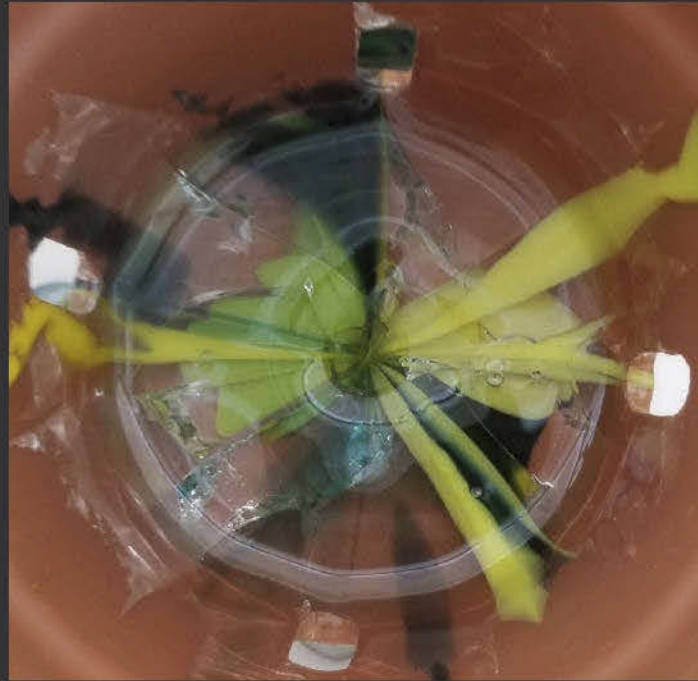

[CELLS]

Minnetrista Donor Wall Design Pack

Jordan Corona, Ben Grayson, Samantha Stapleton, Jake White

Schematic Design Phase

- Swirl Ball Jars created from the switching of glass colors
- Colors and structure inspired by the iconic Catalyst sculpture
- Voronoi pattern encapsulates all of these elements

Process

- Cutdown strips of Colored Glass placed into Ceramic Pots
- Each Pot has drilled holes to melt through when fired
- Different holes allow for different colors to emerge
- Different stacking methods create different melting patterns
- Poured flat into a "Tile" or into a Form

Process

- Flowerpot Draining didn't produce the desired transparencies or distinct patterns.
- Simplifying the process -- removing gravity and flowerpots from the equation -- allowed for more direct control over colors and patterns.
- Our first experiment involved stacking glass panes horizontally, alternating colored and clear pieces.
- This resulted in a finely controlled linear pattern and excellent transparency to observe the glass's properties beneath the surface.
- We continued this process with other colors, pattern orientations, and transparencies, confirming the process is adjustable for all three of these properties.

- Wall Offset totals less than 2" (1 27/32")
- Wall Mounted objects cannot extend past 4" without Ground Mounted Cane Detector(s)
- Individual Glass Tiles /Metal Cladding can be removed via Bolt Connection
- Allows for Donors to choose their color or swirl technique prior to donating
- Cleaning / Repair Purposes
- New Name Installation
- Different Panel Implementation
- Modular System allows for Donor Wall Growth
- Larger Scheme clearly determined prior to accommodate for more donors.