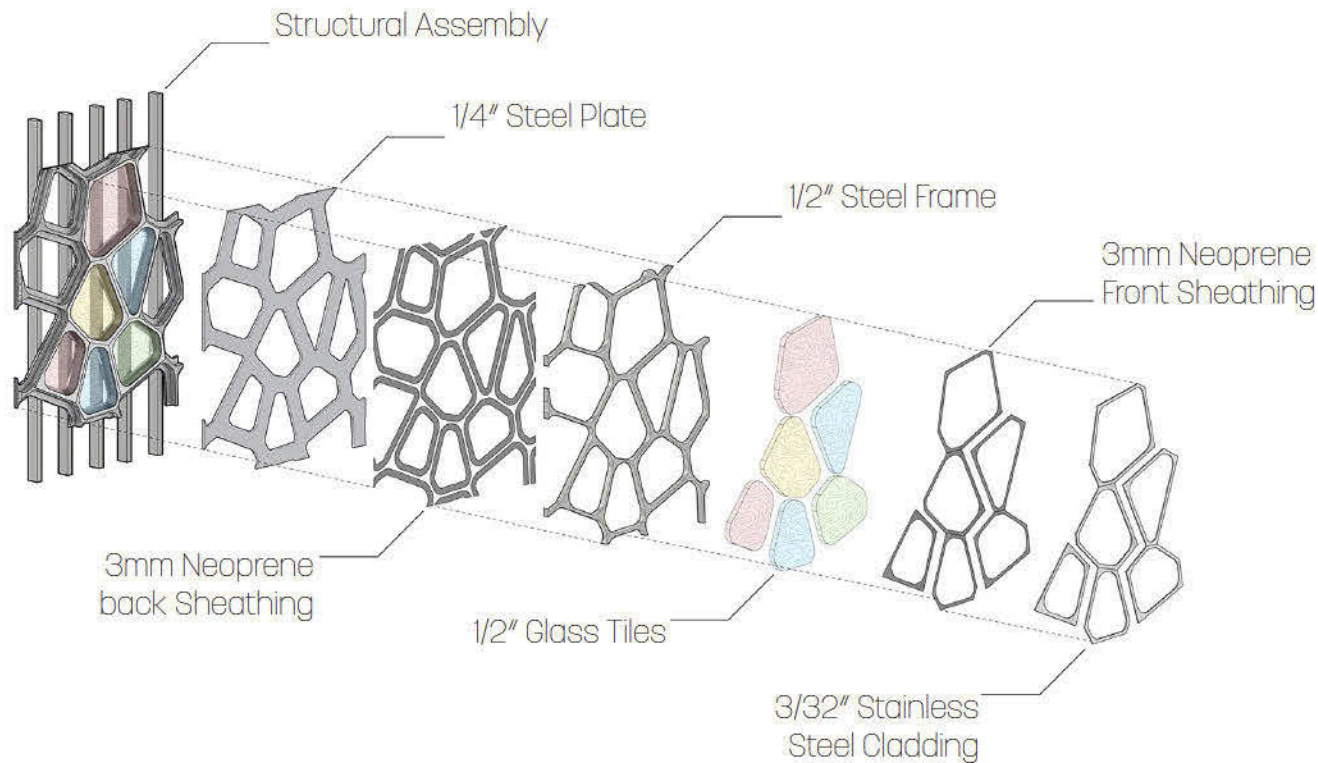

Process

- Cutdown strips of Colored Glass placed into Ceramic Pots
- Each Pot has drilled holes to melt through when fired
- Different holes allow for different colors to emerge
- Different stacking methods create different melting patterns
- Poured flat into a "Tile" or into a Form

Process

- Flowerpot Draining didn't produce the desired transparencies or distinct patterns.
- Simplifying the process -- removing gravity and flowerpots from the equation -- allowed for more direct control over colors and patterns.
- Our first experiment involved stacking glass panes horizontally, alternating colored and clear pieces.
- This resulted in a finely controlled linear pattern and excellent transparency to observe the glass's properties beneath the surface.
- We continued this process with other colors, pattern orientations, and transparencies, confirming the process is adjustable for all three of these properties.

- Wall Offset totals less than 2" (1 27/32")
- Wall Mounted objects cannot extend past 4" without Ground Mounted Cane Detector(s)
- Individual Glass Tiles /Metal Cladding can be removed via Bolt Connection
- Allows for Donors to choose their color or swirl technique prior to donating
- Cleaning / Repair Purposes
- New Name Installation
- Different Panel Implementation
- Modular System allows for Donor Wall Growth
- Larger Scheme clearly determined prior to accommodate for more donors.