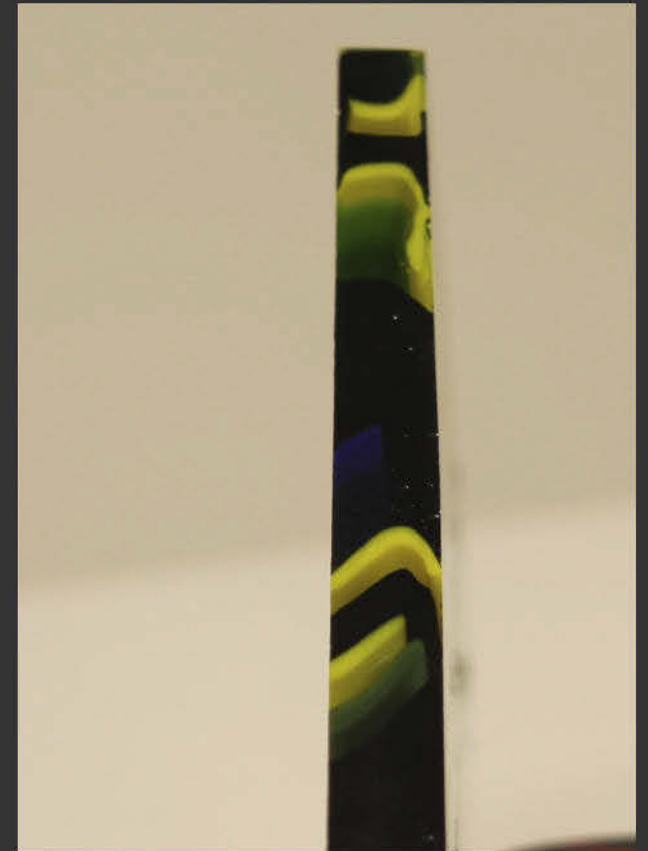

[CELLS]

Minnetrista Donor Wall Design Pack

Jordan Corona, Ben Grayson, Samantha Stapleton, Jake White

Schematic Design Phase

- Swirl Ball Jars created from the switching of glass colors
- Colors and structure inspired by the iconic Catalyst sculpture
- Voronoi pattern encapsulates all of these elements

Process

- Cutdown strips of Colored Glass placed into Ceramic Pots
- Each Pot has drilled holes to melt through when fired
- Different holes allow for different colors to emerge
- Different stacking methods create different melting patterns
- Poured flat into a "Tile" or into a Form

Process

- Flowerpot Draining didn't produce the desired transparencies or distinct patterns.
- Simplifying the process -- removing gravity and flowerpots from the equation -- allowed for more direct control over colors and patterns.
- Our first experiment involved stacking glass panes horizontally, alternating colored and clear pieces.
- This resulted in a finely controlled linear pattern and excellent transparency to observe the glass's properties beneath the surface.
- We continued this process with other colors, pattern orientations, and transparencies, confirming the process is adjustable for all three of these properties.

- Wall Offset totals less than 2" (1 27/32")
- Wall Mounted objects cannot extend past 4" without Ground Mounted Cane Detector(s)
- Individual Glass Tiles /Metal Cladding can be removed via Bolt Connection
- Allows for Donors to choose their color or swirl technique prior to donating
- Cleaning / Repair Purposes
- New Name Installation
- Different Panel Implementation
- Modular System allows for Donor Wall Growth
- Larger Scheme clearly determined prior to accommodate for more donors.