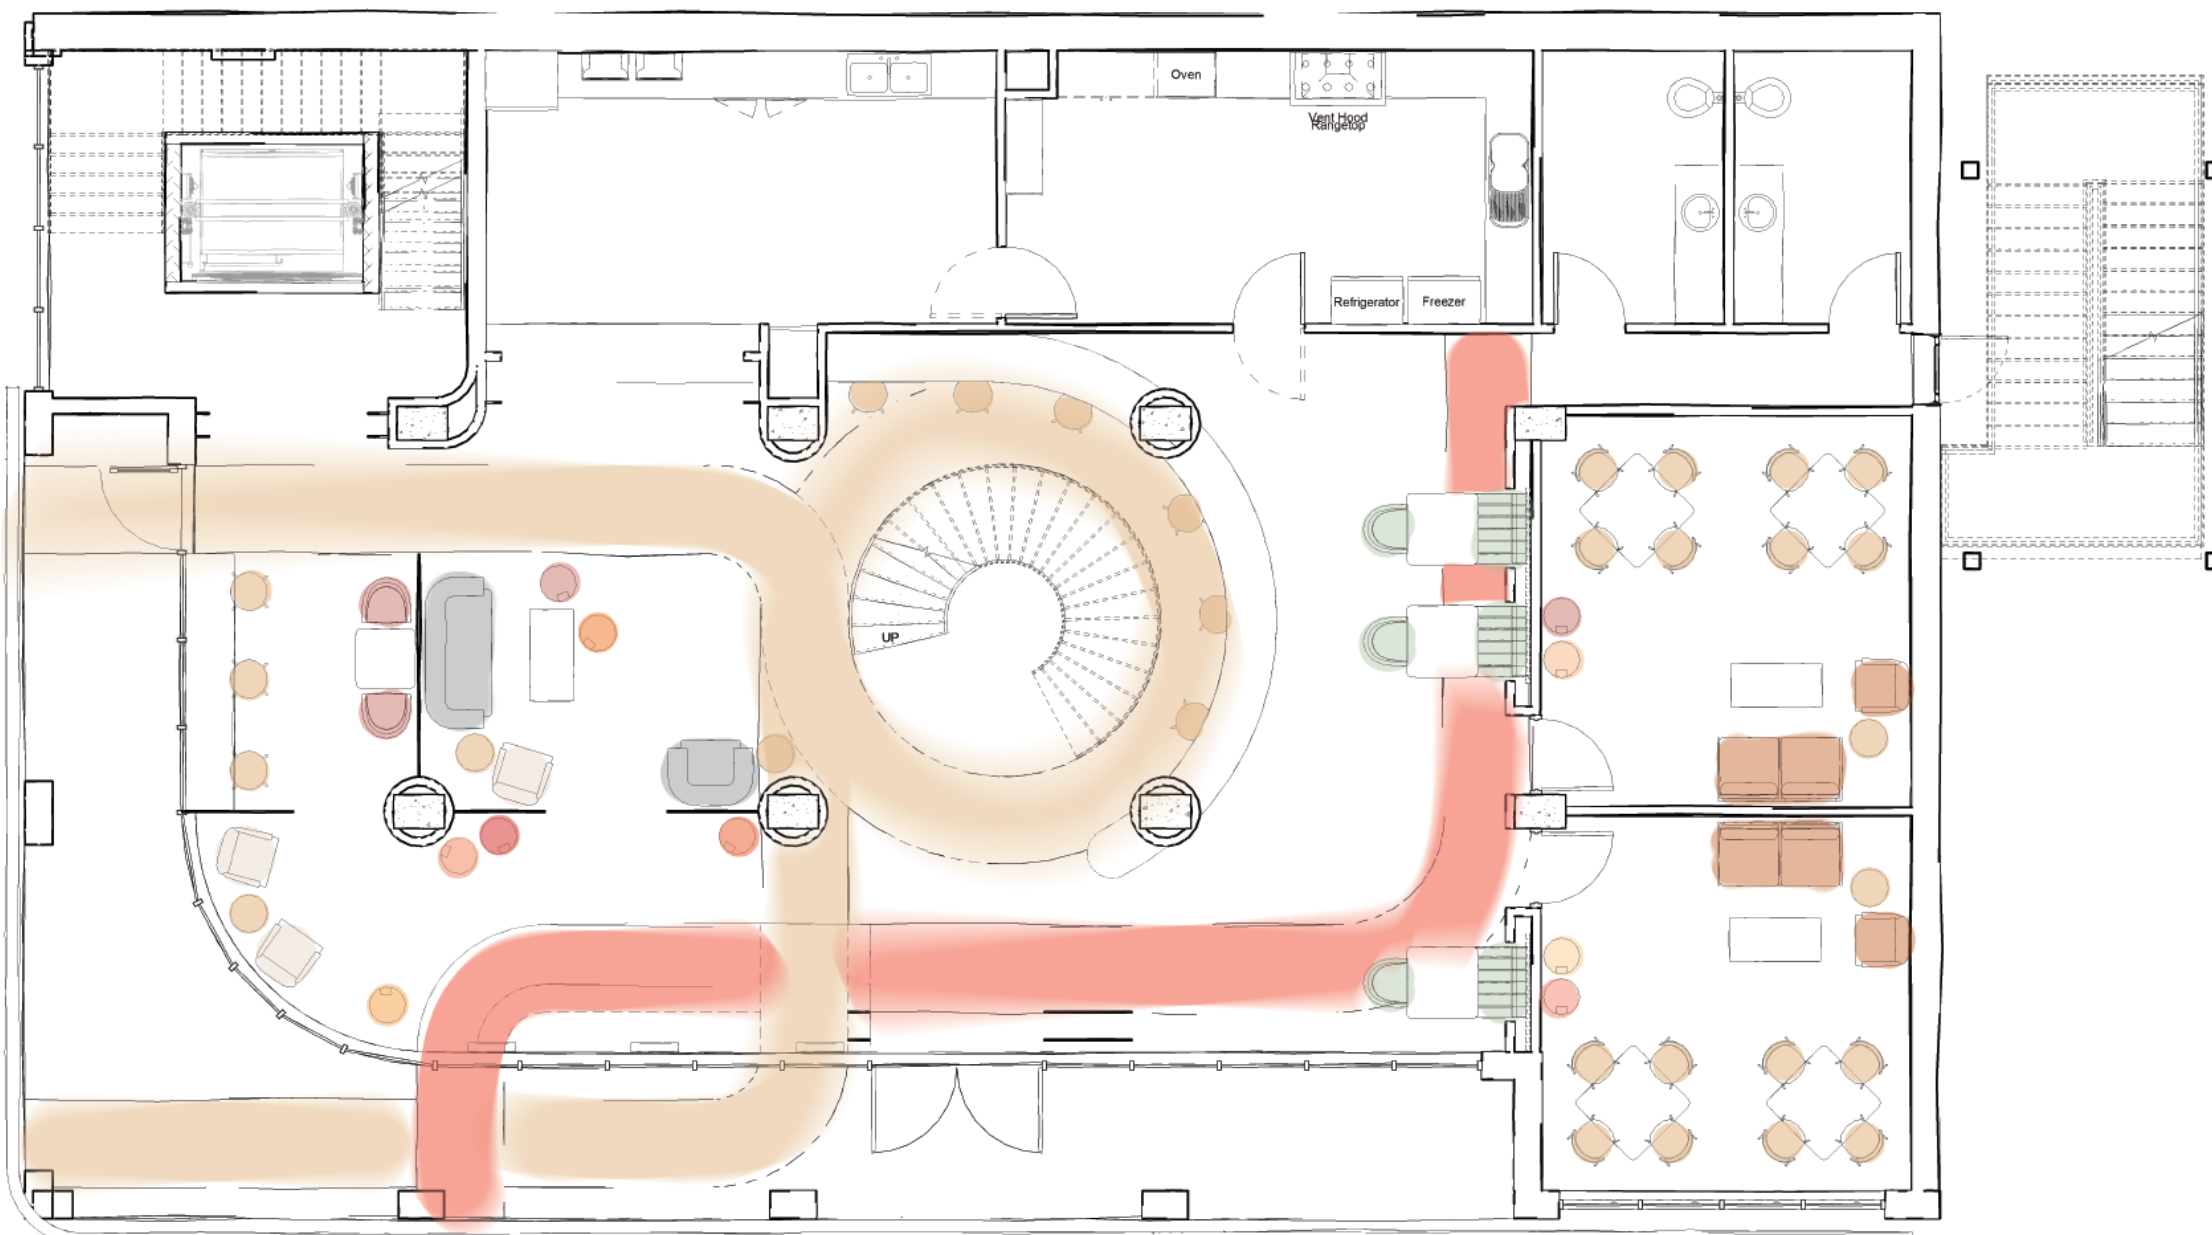

Level 1: Café & gathering space

Level 2: Art gallery & “escape spaces” - a variety of themed rooms for individual or small group use

Level 3: Rent-able event space

Each room on the 2nd floor will have a unique environment based on a theme:

PLANS

LEVEL 1 RCP

LEVEL 2 RCP

LEVEL 1 FURNITURE PLAN

LEVEL 2 FURNITURE PLAN

WEST ENTRANCE

ELEVATIONS

SOUTH CURTAIN WALL