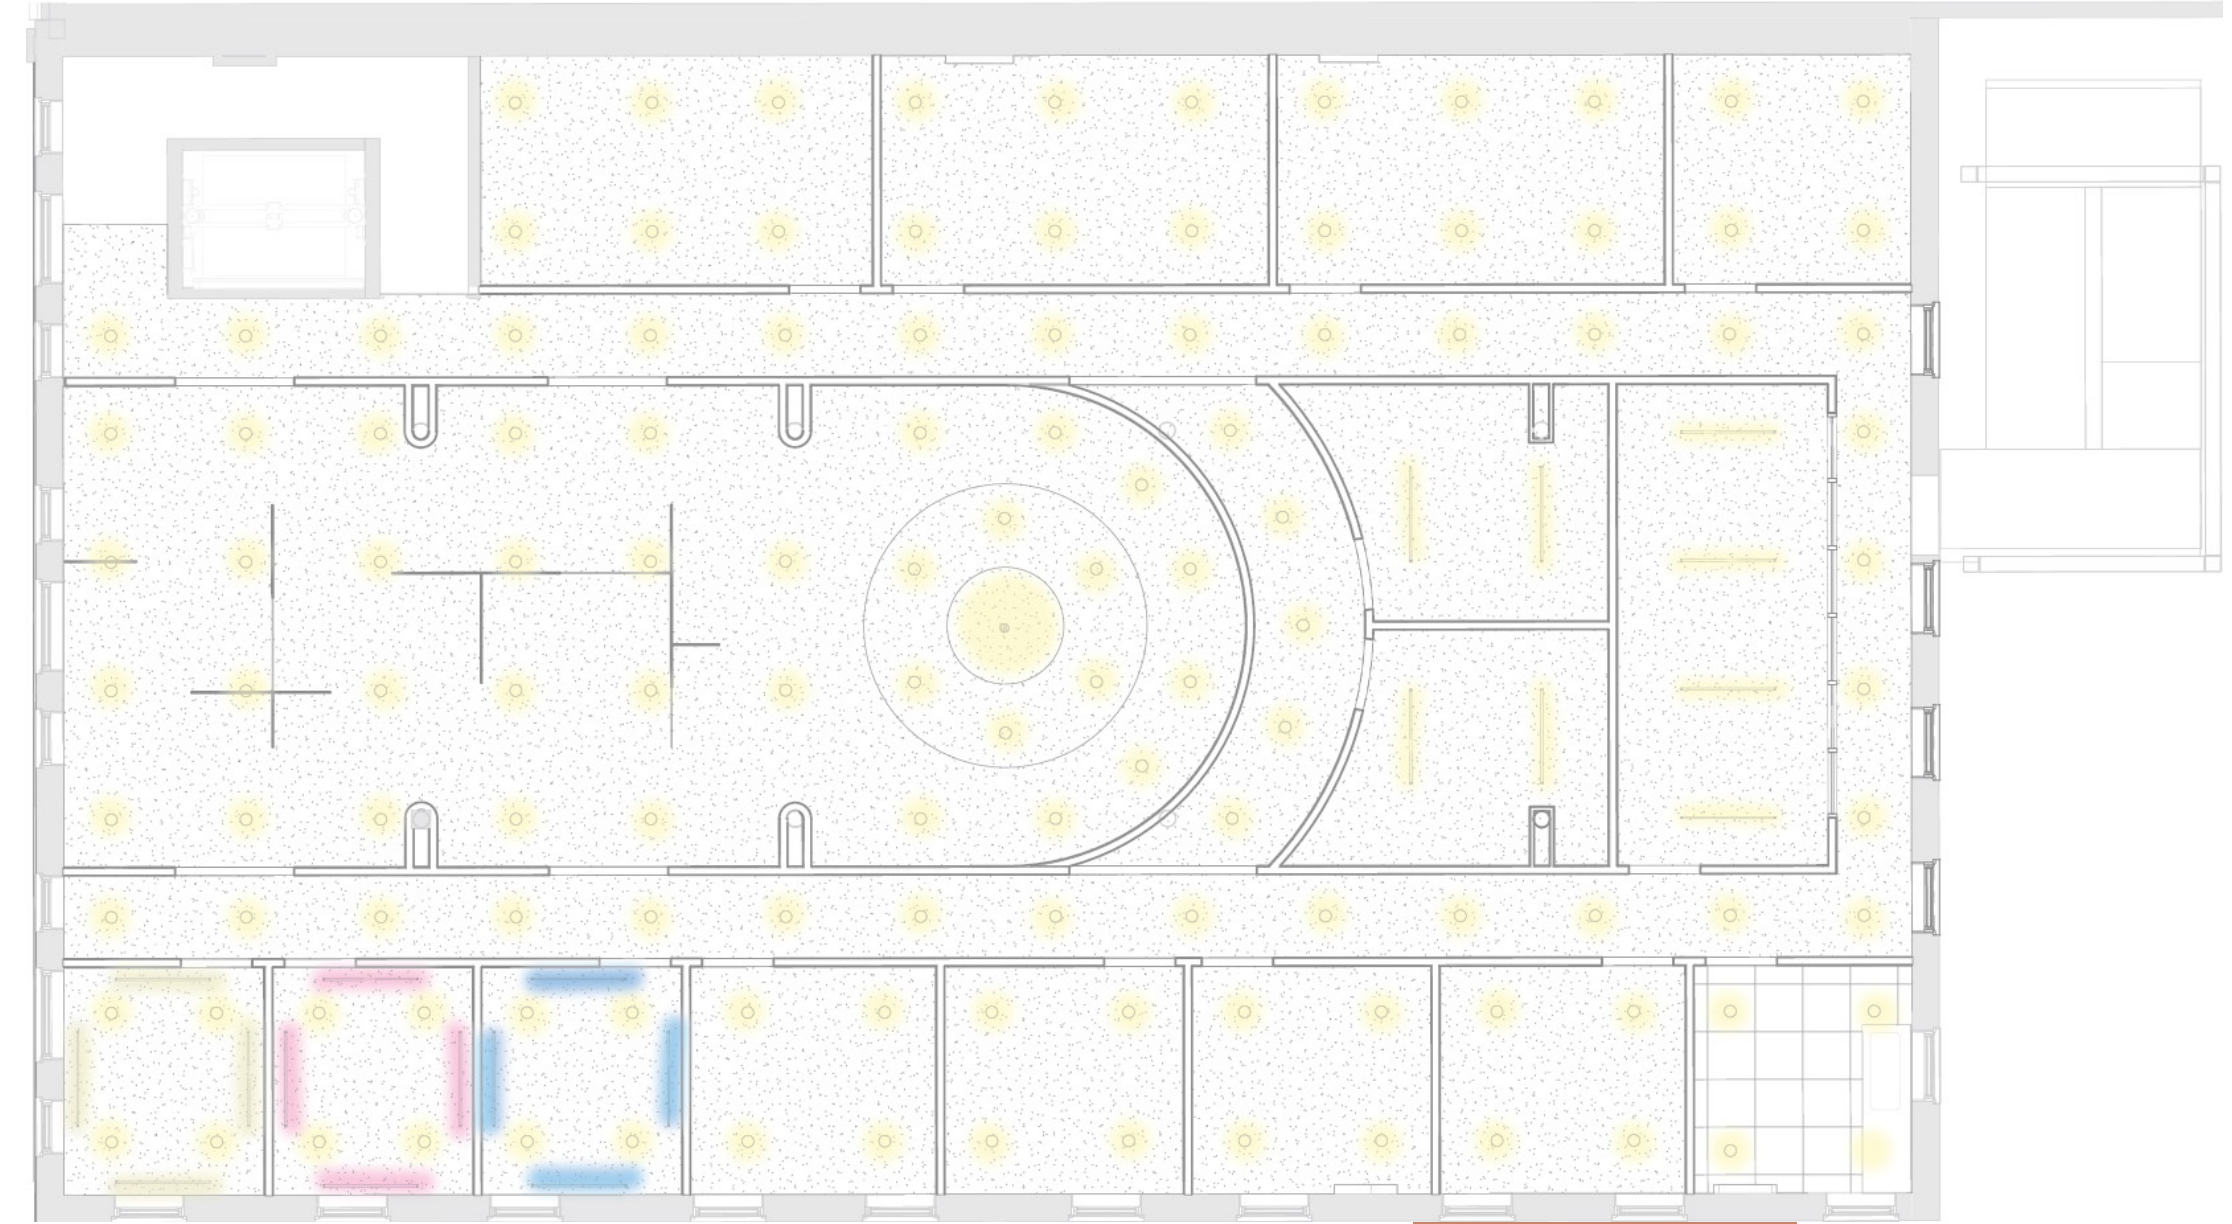

Level 1: Café & gathering space

Level 2: Art gallery & “escape spaces” - a variety of themed rooms for individual or small group use

Level 3: Rent-able event space

Each room on the 2nd floor will have a unique environment based on a theme:

PLANS

LEVEL 1 RCP

LEVEL 2 RCP

LEVEL 1 FURNITURE PLAN

LEVEL 2 FURNITURE PLAN

WEST ENTRANCE

ELEVATIONS

SOUTH CURTAIN WALL