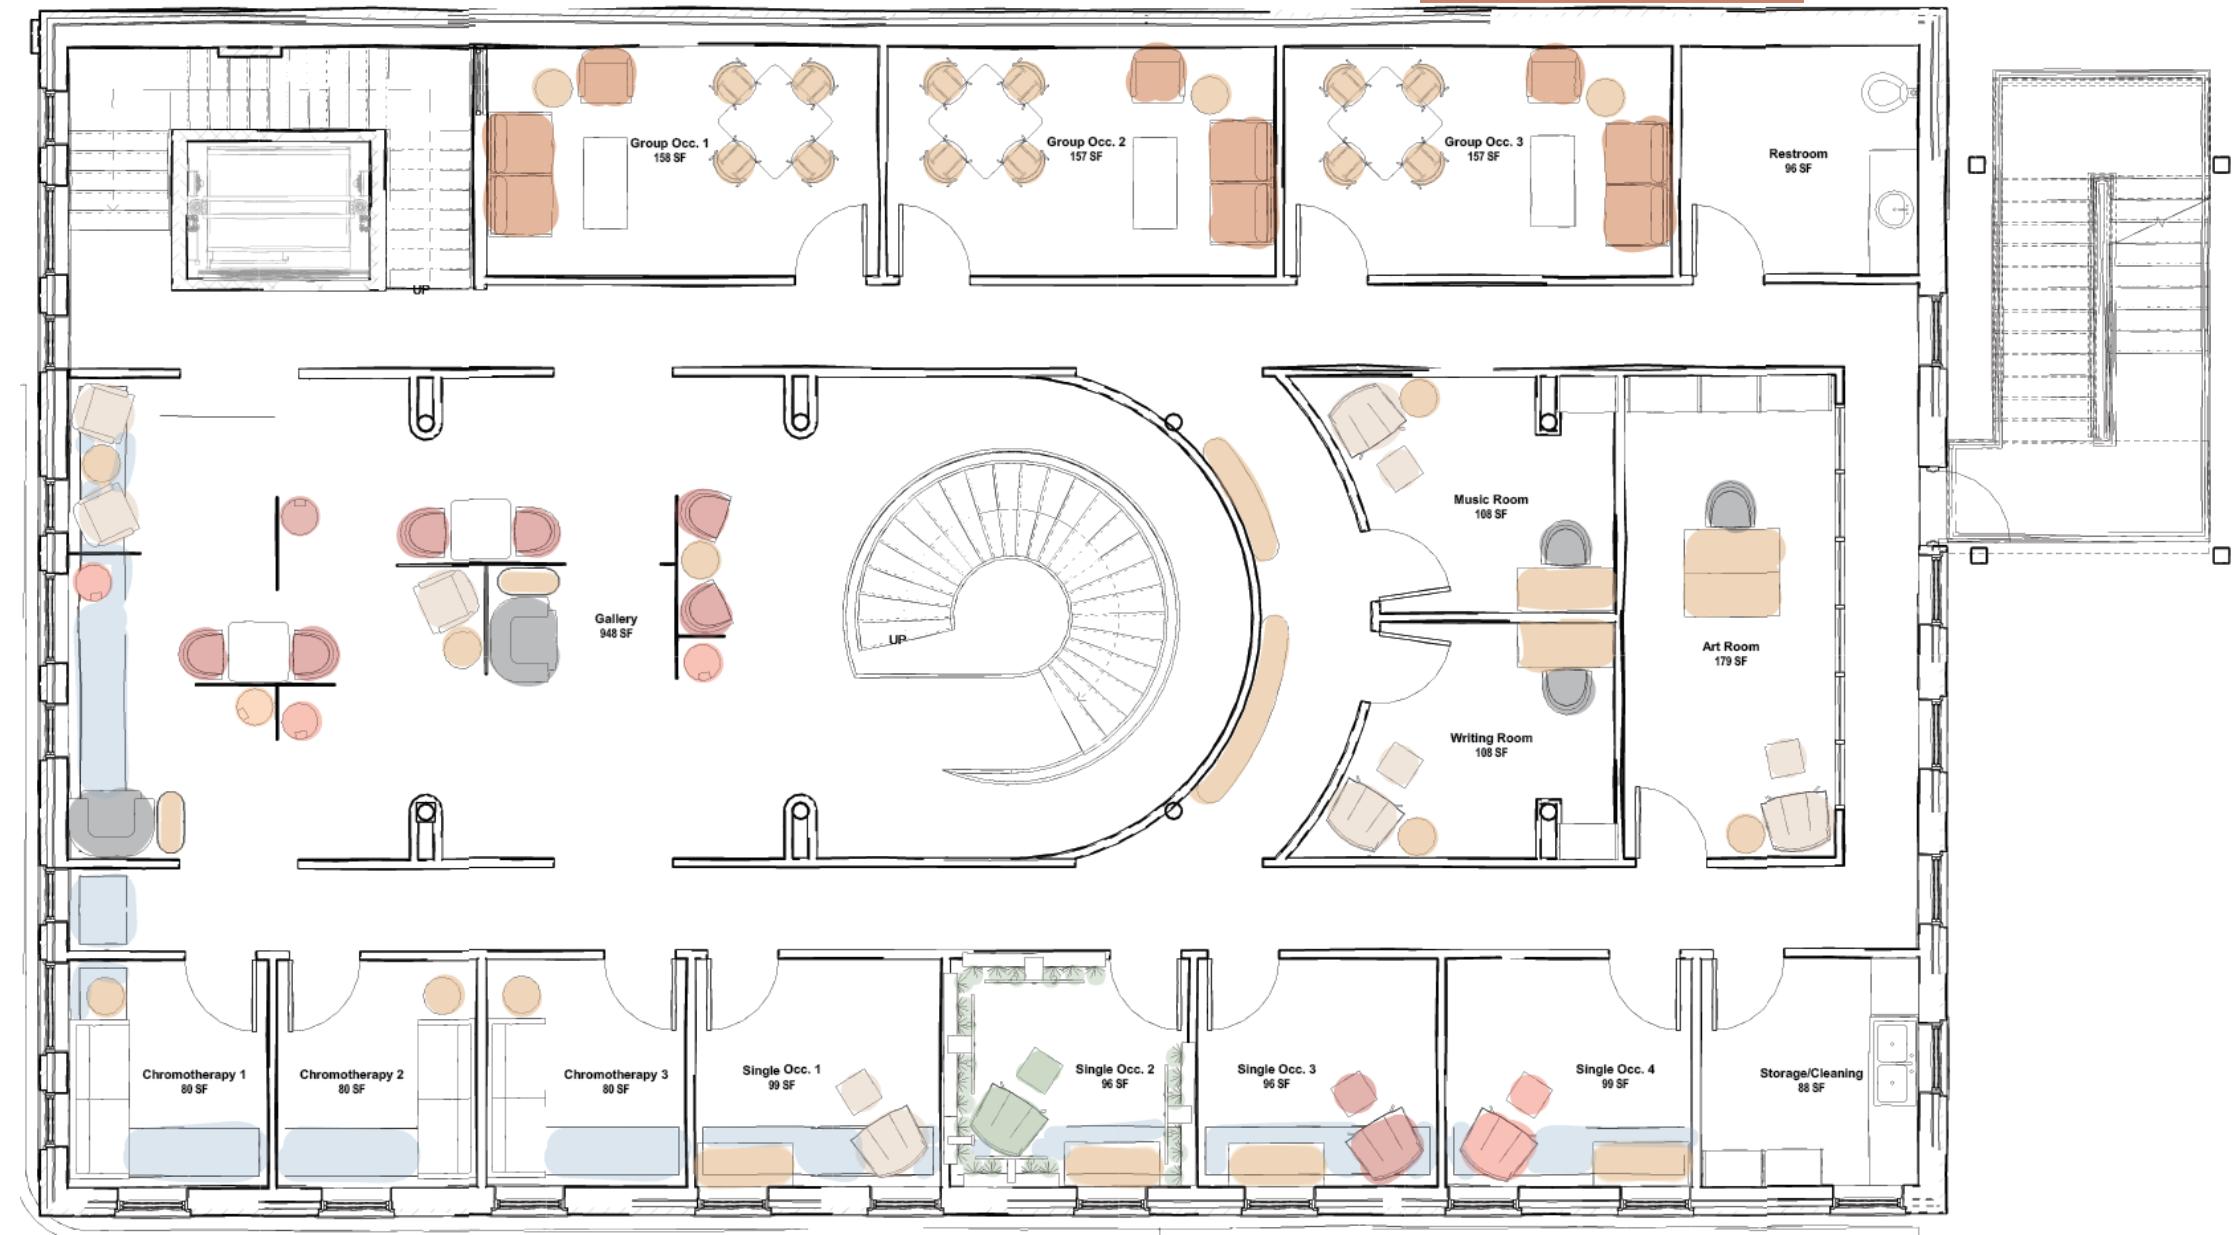

Level 1: Café & gathering space

Level 2: Art gallery & “escape spaces” - a variety of themed rooms for individual or small group use

Level 3: Rent-able event space

Each room on the 2nd floor will have a unique environment based on a theme:

PLANS

LEVEL 1 RCP

LEVEL 2 RCP

LEVEL 1 FURNITURE PLAN

LEVEL 2 FURNITURE PLAN

WEST ENTRANCE

ELEVATIONS

SOUTH CURTAIN WALL